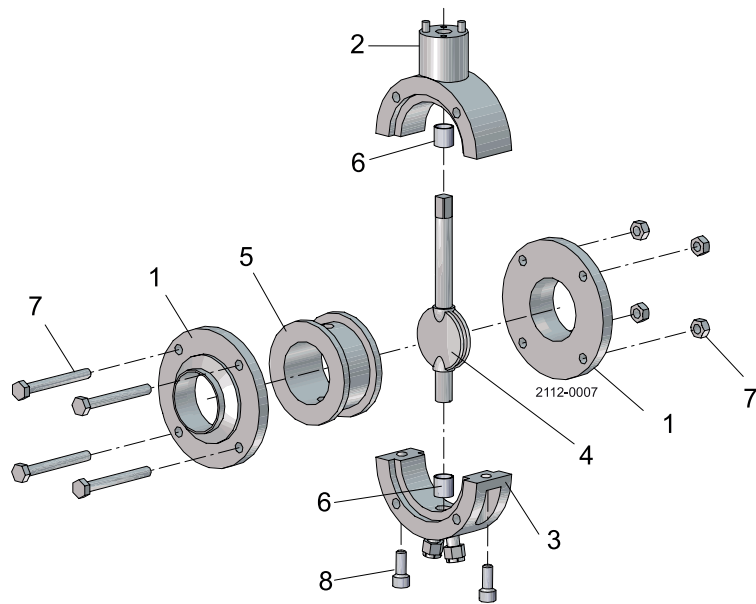

Spare Parts

Leakage Detection Butterfly Valve

100021464-EN1

2025-08

Original manual

Table of contents

The information herein is correct at the time of issue but may be subject to change without prior notice

1. Leakage Detection Butterfly Valve, parts	4
2. Leakage Detection Butterfly Valve, actuator	6

Leakage Detection Butterfly Valve, parts

Pos	Qty	Denomination	38 mm	51 mm	63.5 mm	76.1 mm	101.6 mm
			Disc □ 10	Disc □ 10	Disc □ 10	Disc □ 10	Disc □ 12
1	2	Flange	8010058532	8010058533	8010058534	8010058535	8010058536
2	1	Valve body, upper half	8010058543	8010058543	8010058544	8010058546	8010058547
3	1	Valve body, lower half	8010058549	8010058549	8010058550	8010058552	8010058549
4	1	Disc (AISI 316L)	8010050892	8010050892	8010050893	8010050894	8010050897
5	Δ	1 Seal ring (EPDM)					
6	◆	2 Bushing					
7	◆	1 Bolts & nuts					
8	◆	1 Bolts & washers					

Parts marked with ◆Δ are included in the service kits.
Recommended spare parts: service kits.

Service kits

Pos	Qty	Denomination	38 mm	51 mm	63.5 mm	76.1 mm	101.6 mm
			Disc □ 10	Disc □ 10	Disc □ 10	Disc □ 10	Disc □ 12
Δ		Service kit EPDM.	8010053901	8010053901	8010053902	8010053903	8010053905
◆		Service kit (pos. 6,7 and 8)	8010057182	8010057182	8010057289	8010058720	8010058505

Pos	Qty	Denomination	DN40	DN50	DN65	DN80	DN100	DN125
			Disc □ 10	Disc □ 10	Disc □ 10	Disc □ 12	Disc □ 12	Disc □ 14
1	2	Flange	8010058537	8010058538	8010058539	8010058540	8010058541	8010058542
2	1	Valve body, upper half	8010058543	8010058543	8010058544	8010058545	8010058547	8010058548
3	1	Valve body, lower half	8010058549	8010058550	8010058552	8010058551	8010058553	8010058554
4	1	Disc (AISI 316L)	8010050892	8010050892	8010050893	8010050896	8010050897	8010050898
5	Δ	1 Seal ring (EPDM)						
6	◆	2 Bushing						
7	◆	1 Bolts & nuts						
8	◆	1 Bolts & washers						