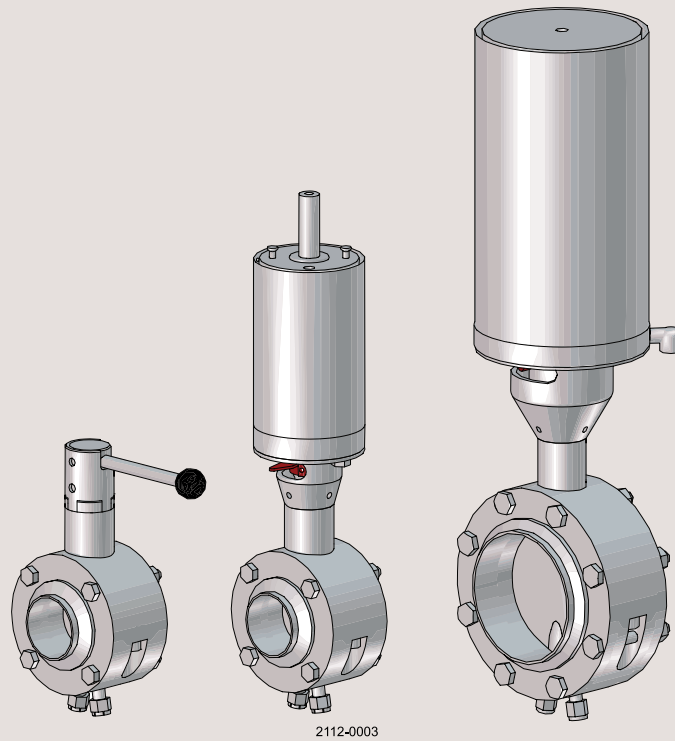

Spare Parts

Leakage Detection Butterfly Valve

100021464-EN1

2025-08

Original manual

Table of contents

The information herein is correct at the time of issue but may be subject to change without prior notice

1. Leakage Detection Butterfly Valve, parts	4
2. Leakage Detection Butterfly Valve, actuator	6

Leakage Detection Butterfly Valve, parts

Pos	Qty	Denomination	38 mm	51 mm	63.5 mm	76.1 mm	101.6 mm
			Disc □ 10	Disc □ 10	Disc □ 10	Disc □ 10	Disc □ 12
1	2	Flange	8010058532	8010058533	8010058534	8010058535	8010058536
2	1	Valve body, upper half	8010058543	8010058543	8010058544	8010058546	8010058547
3	1	Valve body, lower half	8010058549	8010058549	8010058550	8010058552	8010058549
4	1	Disc (AISI 316L)	8010050892	8010050892	8010050893	8010050894	8010050897
5	Δ	1 Seal ring (EPDM)					
6	◆	2 Bushing					
7	◆	1 Bolts & nuts					
8	◆	1 Bolts & washers					

Parts marked with ◆Δ are included in the service kits.
Recommended spare parts: service kits.

Service kits

Pos	Qty	Denomination	38 mm	51 mm	63.5 mm	76.1 mm	101.6 mm
			Disc □ 10	Disc □ 10	Disc □ 10	Disc □ 10	Disc □ 12
Δ		Service kit EPDM.	8010053901	8010053901	8010053902	8010053903	8010053905
◆		Service kit (pos. 6,7 and 8)	8010057182	8010057182	8010057289	8010058720	8010058505

Pos	Qty	Denomination	DN40	DN50	DN65	DN80	DN100	DN125
			Disc □ 10	Disc □ 10	Disc □ 10	Disc □ 12	Disc □ 12	Disc □ 14
1	2	Flange	8010058537	8010058538	8010058539	8010058540	8010058541	8010058542
2	1	Valve body, upper half	8010058543	8010058543	8010058544	8010058545	8010058547	8010058548
3	1	Valve body, lower half	8010058549	8010058550	8010058552	8010058551	8010058553	8010058554
4	1	Disc (AISI 316L)	8010050892	8010050892	8010050893	8010050896	8010050897	8010050898
5	Δ	1 Seal ring (EPDM)						
6	◆	2 Bushing						
7	◆	1 Bolts & nuts						
8	◆	1 Bolts & washers						