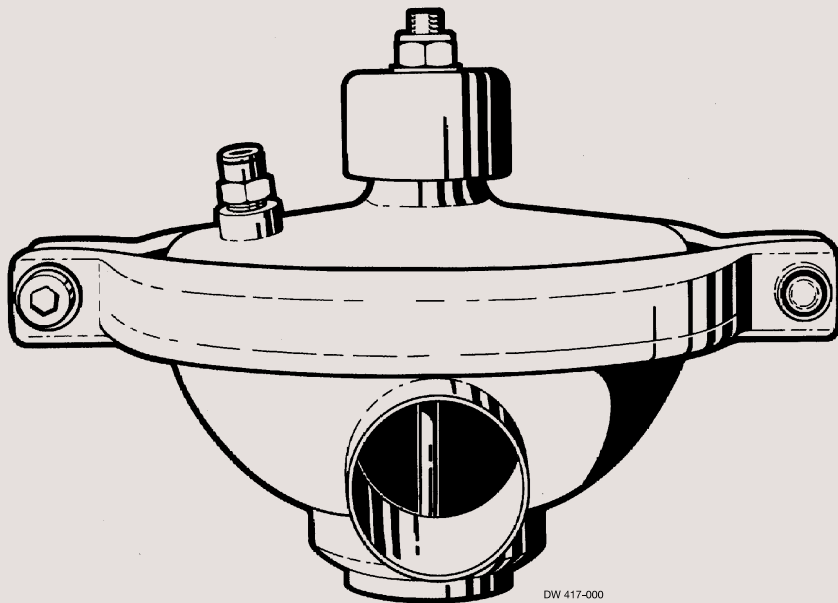

## Spare Parts

Constant Pressure Valve CPMI-2 and CPMO-2 (Polished)

100018464/ESE03456-ENUS3

2024-04

Original manual

---

*The information herein is correct at the time of issue but may be subject to change without prior notice*