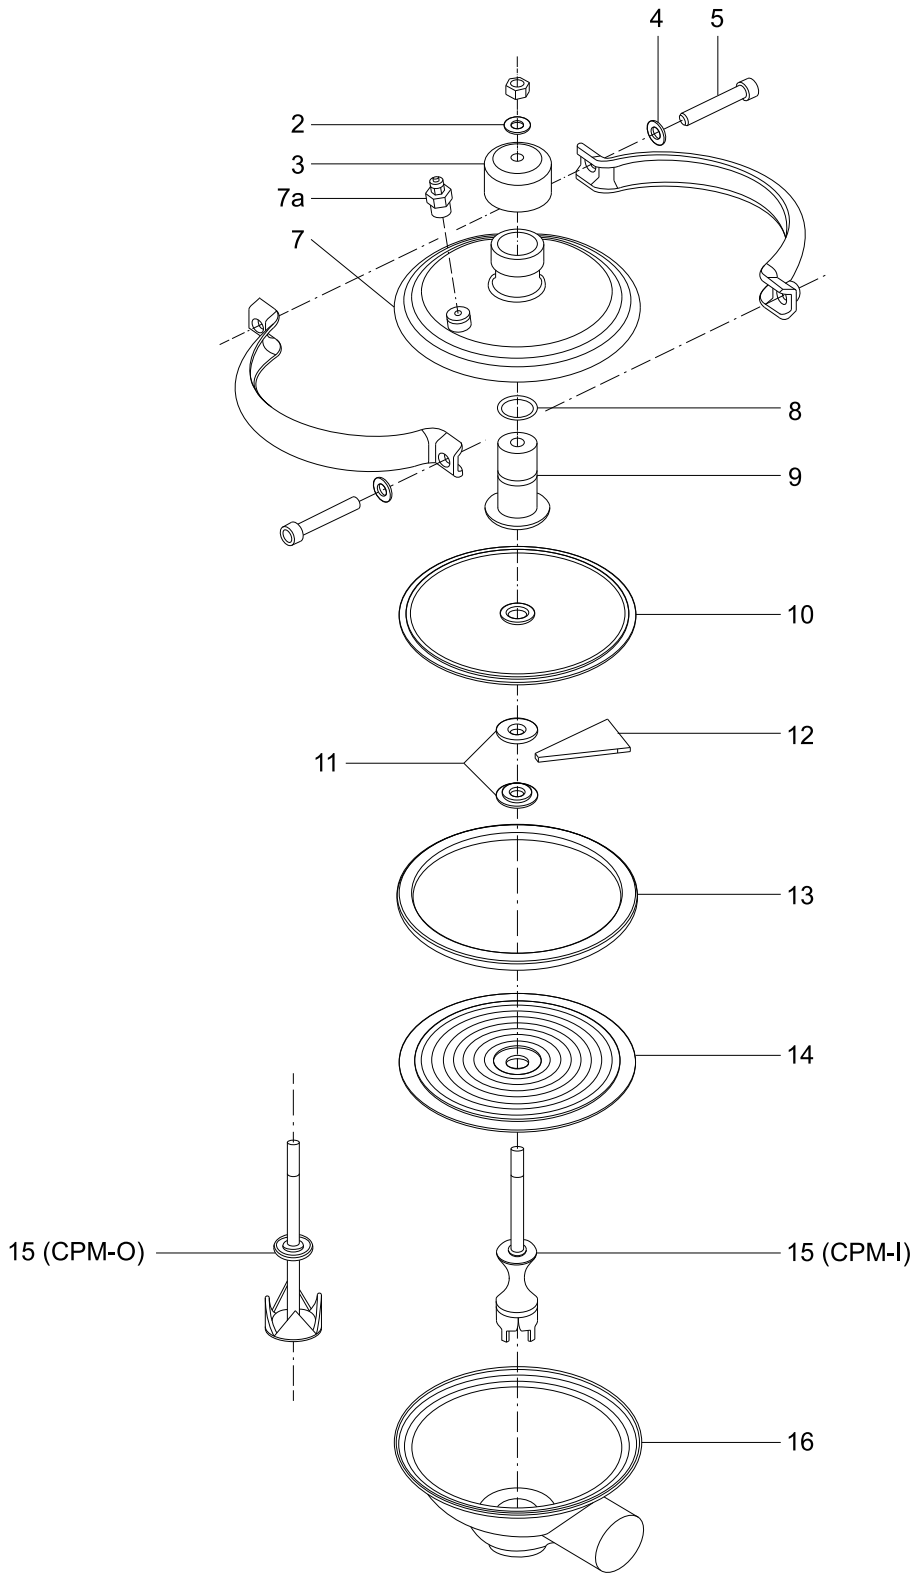

Spare Parts List

Pos	Qty	Denomination	CPMO-2-			
			CPMI-2-Kv23	CPMO-2-Kv23	CPMI-2-Kv2/15	Kv2/15
1	1	Nut	22189115	22189115	22189115	22189115
2	1	Washer	9611995850	9611995850	9611995850	9611995850
3	1	Top	3135600034	3135600034	3135600034	3135600034
4	2	Washer	9611990786	9611990786	9611990786	9611990786
5	2	Screw	9611991222	9611991222	9611991222	9611991222
6	2	Clamp	9612335201	9612335201	9612335201	9612335201
7	1	Cover	3135600671	3135600671	3135600671	3135600671
7a	1	Air Fitting	9634081652	9634081652	9634081652	9634081652
8	□	1 O-ring, NBR (standard)	22340649	22340649	22340649	22340649
		1 O-ring, FPM	9611992253	9611992253	9611992253	9611992253
9	1	Guide	3135600722	3135600722	3135600722	3135600722
10	□	1 Upper diaphragm, NBR (standard)	3135600142	3135600142	3135600142	3135600142
		1 Upper diaphragm, EPDM/PTFE	3135600144	3135600144	3135600144	3135600144
		1 Upper diaphragm, PTFE	9612305702	9612305702	9612305702	9612305702
11	2	Inner ring	3135600631	3135600631	3135600631	3135600631
12	12	Support sector	3135600621	3135600621	3135600621	3135600621
13	1	Outer ring	9612305801	9612305801	9612305801	9612305801
14	□	1 Lower diaphragm, EPDM/PTFE (standard)	9612306601	9612306601	9612306601	9612306601
		1 Lower diaphragm, PTFE	9612305701	9612305701	9612305701	9612305701
15	1	Valve plug, Kv23	9612305901	9612306001		
	1	Valve plug, Kv15			9612306101	9612306201
	1	Valve plug, Kv7			9612468701	
	1	Valve plug, Kv9				961246250
	1	Valve plugg KV31	Contact Alfa	Contact Alfa	Contact Alfa	Contact Alfa
			Laval	Laval	Laval	Laval
16	1	Valve body, ISO	9612334001	9612334101	9612334201	9612334201
	1	Valve body, Weld (GC clamp body)	Contact Alfa	Contact Alfa	Contact Alfa	Contact Alfa
			Laval	Laval	Laval	Laval

Parts marked with □ are included in the service kits.

			CPMO-2-			
			CPMI-2-Kv23	CPMO-2-Kv23	CPMI-2-Kv2/15	Kv2/15
□		Service kit Upper NBR and lower EPDM/PTFE, NBR O-ring ..	9611920218	9611920218	9611920218	9611920218
□		Service kit Upper and lower PTFE, FPM O-ring	9611920215	9611920215	9611920215	9611920215
□		Service kit Upper and lower EPDM/PTFE, FPM O-ring	9611920216	9611920216	9611920216	9611920216
□		Service kit Upper PTFE and lower EPDM/PTFE, FPM O-ring ..	9611920517	9611920517	9611920517	9611920517