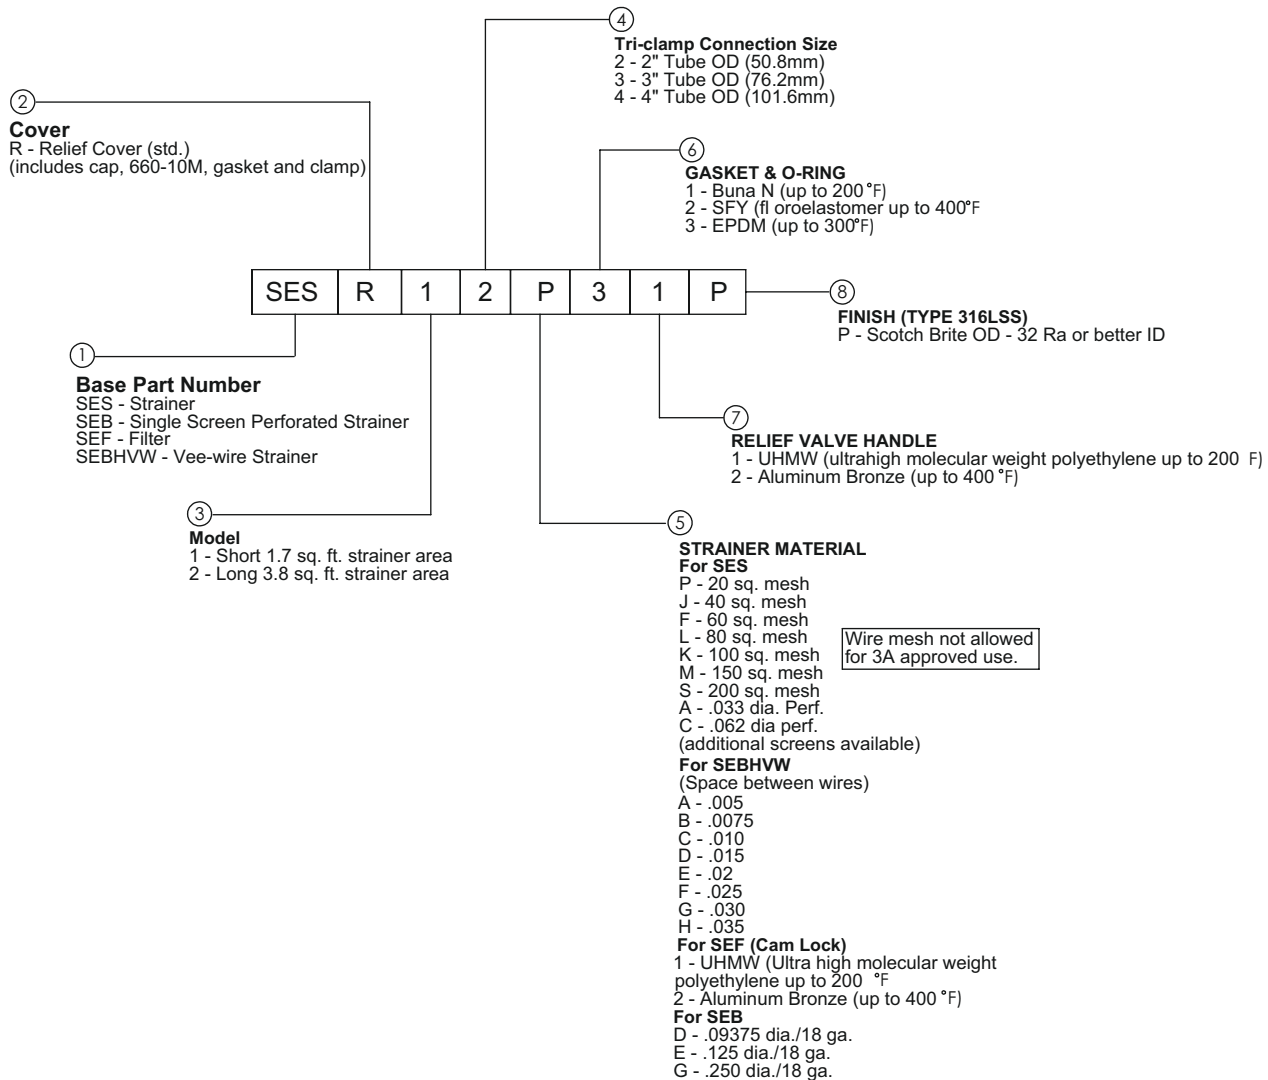

Alfa Laval Mainstream

Product description

Mainstream

This document and its contents are subject to copyrights and other intellectual property rights owned by Alfa Laval AB (publ) or any of its affiliates (jointly "Alfa Laval"). No part of this document may be copied, re-produced or transmitted in any form or by any means, or for any purpose, without Alfa Laval's prior express written permission. Information and services provided in this document are made as a benefit and service to the user, and no representations or warranties are made about the accuracy or suitability of this information and these services for any purpose. All rights are reserved.