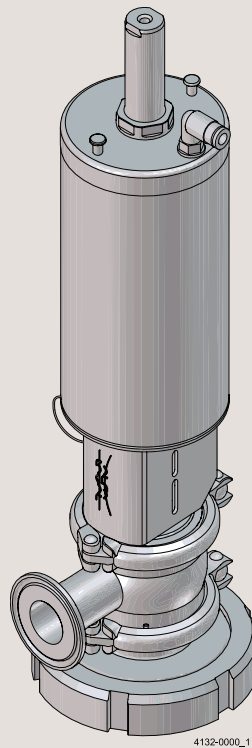

Spare Parts

Alfa Laval Free Rotating Retractor and Free Rotating Retractor UltraPure

100017024-EN2 2024-08

Original manual