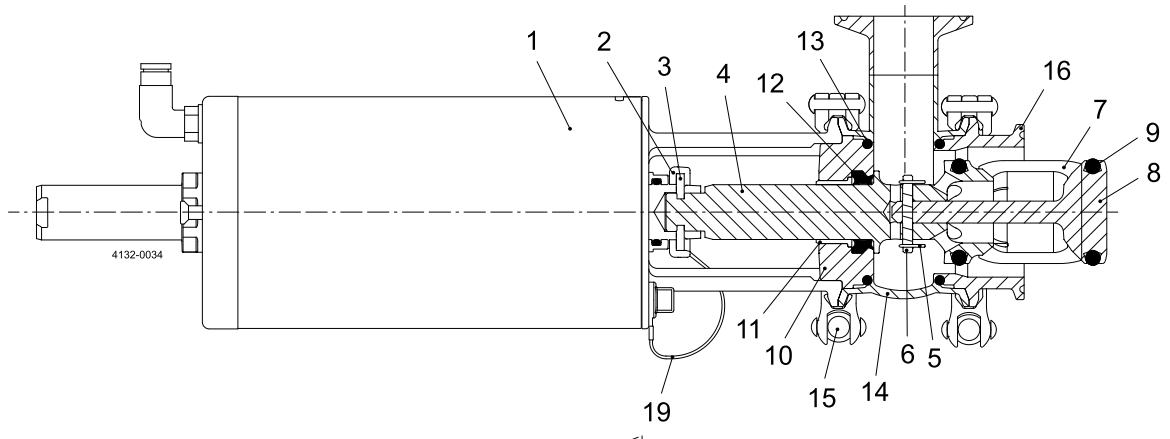

Pos	Qty	Denomination	Item no.	Item no.
			Standard	UltraPure
1	1	Actuator	8010030244	
2	1	Lock ring	3135307271	
3	1	Clip	3135307291	
4	1	Connector	8010027127	
5	2	Clip	TE14B515	
6	1	Pin	8010032525	
7	1	Spray head	8010027819	
8	1	Stator	8010027128	8010034283
9	2	Plug seal	8010027820	
10	1	Sealing element	8010029923	
11	1	Bushing	9613125002	
12	1	Lipseal	9613120501	
13	2	O-ring	9611994285	8010034250
14	1	Inlet house	8010032688	
15	2	Clamp	9612939303	
16	1	Process adaptor	8010008517	
17				
18				
19	1	Grounding wire	8010032986	
20	2	O-ring	9611994300	
21	2	Bushing	9613132801	
22	2	O-ring	9611994680	
23	1	Plug	9613414101	
24	1	Shield	8010039867	
25	1	Air fitting	9611991988	
			Standard	UltraPure
				Standard Q-doc Q-doc
Service kits				
•		Inspection kit	8010032949	8010032950 8010034257
⊙		Service kit	8010033123	8010033124 8010033124
◇		Service kit actuator (no pcp*)	9611926500	No pcp No pcp

* product contact parts