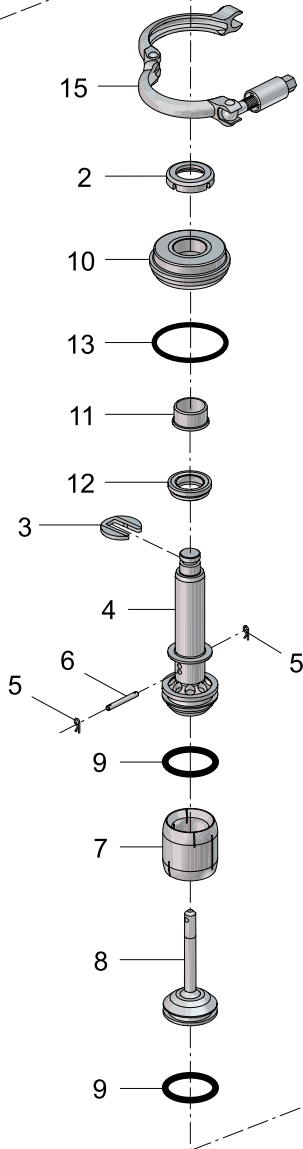

Pos	Qty	Denomination	Item no.	Item no.
			Standard	UltraPure
1	1	Actuator	8010030244	
2	1	Lock ring	3135307271	
3	1	Clip	3135307291	
4	1	Connector	8010027127	
5	2	Clip	TE14B515	
6	1	Pin	8010032525	
7	1	Spray head	8010027819	
8	1	Stator	8010027128	8010034283
9	2	Plug seal	8010027820	
10	1	Sealing element	8010029923	
11	1	Bushing	9613125002	
12	1	Lipseal	9613120501	
13	2	O-ring	9611994285	8010034250
14	1	Inlet house	8010032688	
15	2	Clamp	9612939303	
16	1	Process adaptor	8010019836	8010034289
17				
18	1	O-ring	8010032629	
19	1	Grounding wire	8010032986	
20	2	O-ring	9611994300	
21	2	Bushing	9613132801	
22	2	O-ring	9611994680	
23	1	Plug	9613414101	
24	1	Shield	8010039867	
25	1	Air fitting	9611991988	
			Standard	UltraPure
				Standard Q-doc Q-doc
Service kits				
•		Inspection kit	8010032937	8010032944 8010034255
⊙		Service kit	8010033123	8010033124 8010033124
◇		Service kit actuator (no pcp*)	9611926500	No pcp No pcp

* product contact parts