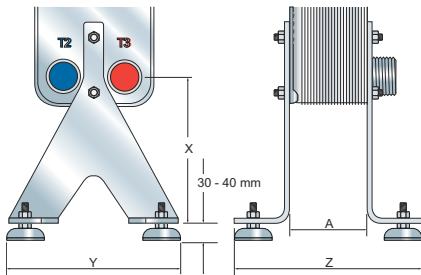

How to contact Alfa Laval

Up-to-date Alfa Laval contact details for all countries are always available on our website at www.alfalaval.com

Floor support kit

Material: galvanized steel

CB30, CB60, AlfaNova 27, AlfaNova 52			
No. of plates	H (mm)	Item id	Kit contains
24-50	124	3456853201	1 foot
52-150	124	3456853202	2 feet

CB110, CB112, AlfaNova 76			
No. of plates	H (mm)	Item id	Kit contains
46-100	148	3456853301	1 foot
102-150	148	3456853302	2 feet

Rigid feet

Studbolts are required on the plate heat exchanger.

Material: galvanized steel