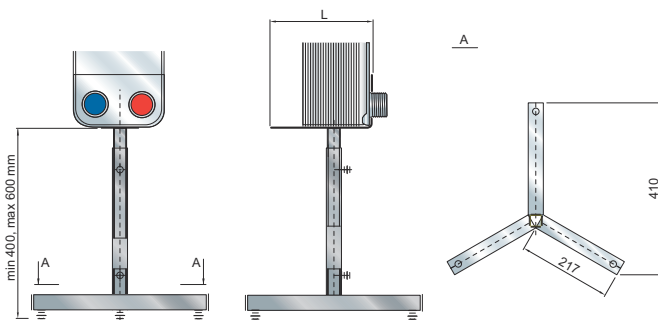

Floor support kit, adjustable foot

Material: black painted steel

CB30, CB60, AlfaNova 27, AlfaNova 52		
Fits connections 1¼” and smaller		
No. of plates	L (mm)	Item id
10-60	45	3456089801
61-100	130	3456089802

CB110, CB112, AlfaNova 76		
Fits connections 2½” and smaller		
No. of plates	L (mm)	Item id
10-60	190	3456090801
61-90	260	3456090804

The adjustable foot can be combined with heating insulations (min. 22 plates).