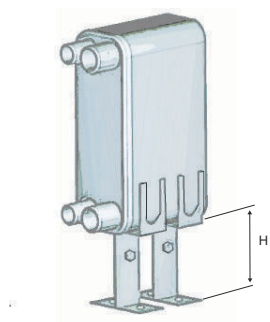

Floor support kit

Material: galvanized steel

CB30, CB60, AlfaNova 27, AlfaNova 52			
No. of plates	H (mm)	Item id	Kit contains
24-50	124	3456853201	1 foot
52-150	124	3456853202	2 feet

CB110, CB112, AlfaNova 76			
No. of plates	H (mm)	Item id	Kit contains
46-100	148	3456853301	1 foot
102-150	148	3456853302	2 feet